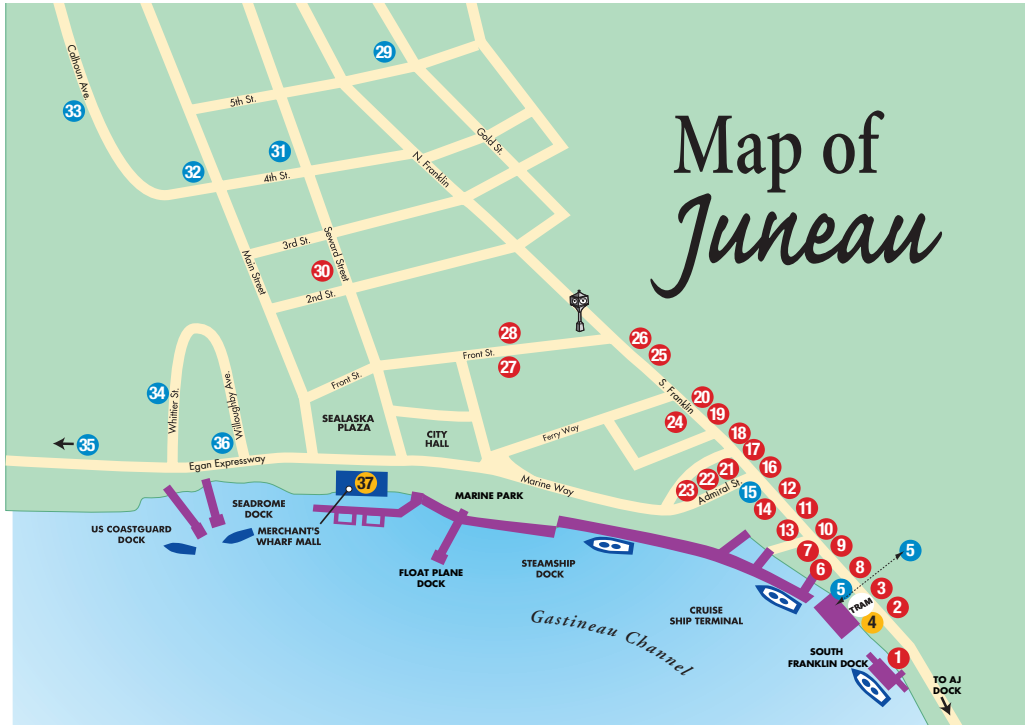

# Map of Juneau

\*Green numbers denote coupon pages

## RESTAURANTS

- 4. Twisted Fish
- 37. Hangar on the Wharf  
Inside Merchant's Wharf Mall

## TOURS AND ACTIVITIES

- 5. Juneau Raptor Center (via Tram)
- 5. Mount Roberts Tramway
- 15. Juneau Library
- 29. St. Nicholas Russian Orthodox Church
- 31. State Capitol Building
- 32. Juneau-Douglas City Museum
- 33. Governor's Mansion
- 34. Alaska State Museum
- 35. Macaulay Salmon hatchery
- 36. Centennial Hall  
Visitor Information Center